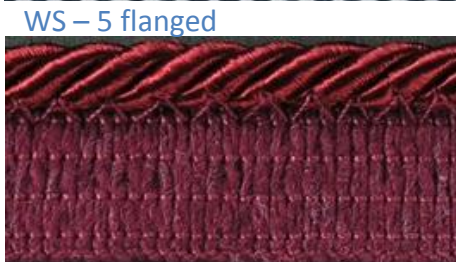

d. brown

silver

black

white - red

white - blue

white - black

	WS - 5	WS - 8	WS – 5 flanged	WS – 8 flanged
material	viscose, cotton	viscose, cotton	viscose, cotton	viscose, cotton
diameter	5 mm	8 mm	5 mm	8 mm
MOQ	pack 40 m	pack 20 m	pack 20 m	pack 20 m